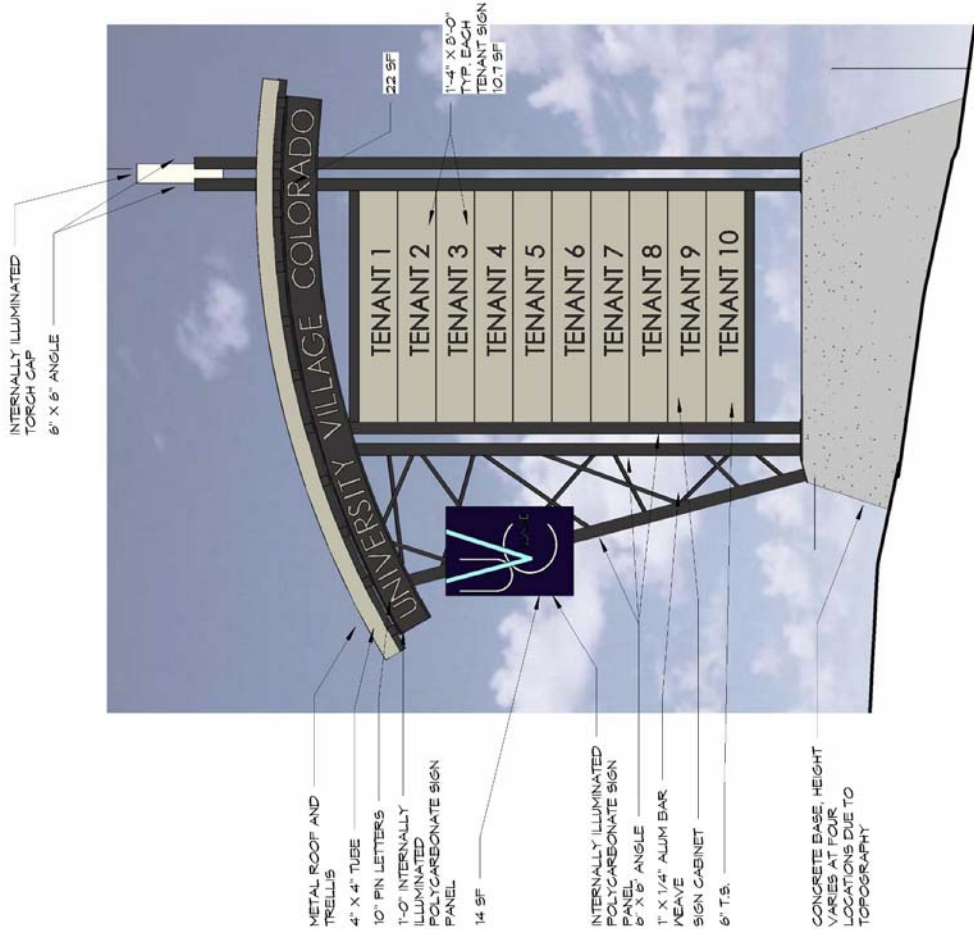

1 PYLON SIGN 1 - COLOR
 XA-1 1/8" = 1'-0"

1 MONUMENT SIGN - A, B, C, AND D
 1/4" = 1'-0"